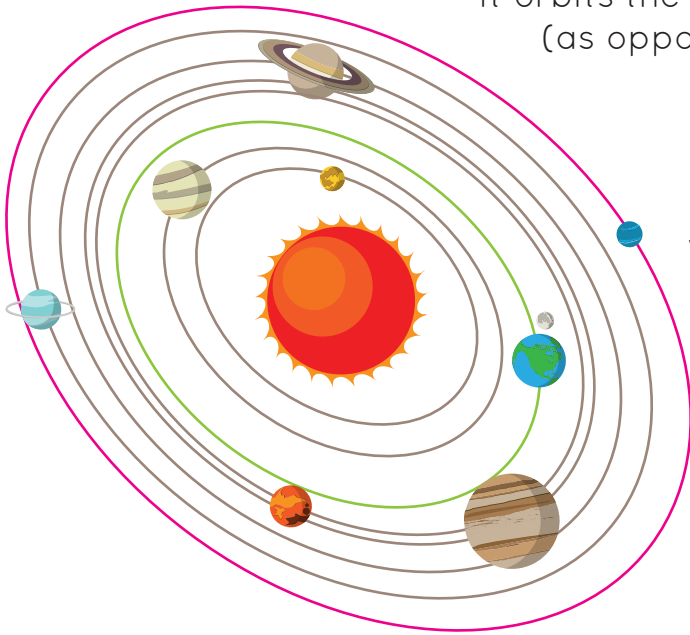

Facts about Neptune

It orbits the Sun in about **165 years**
(as opposed to **Earth's 365**).

It was the first planet that was found
with the help of mathematical prediction.

It has rings like Saturn and Uranus.

It is a very windy planet.

It has an atmosphere.

It has at least 14 moons
(the largest is called Triton).