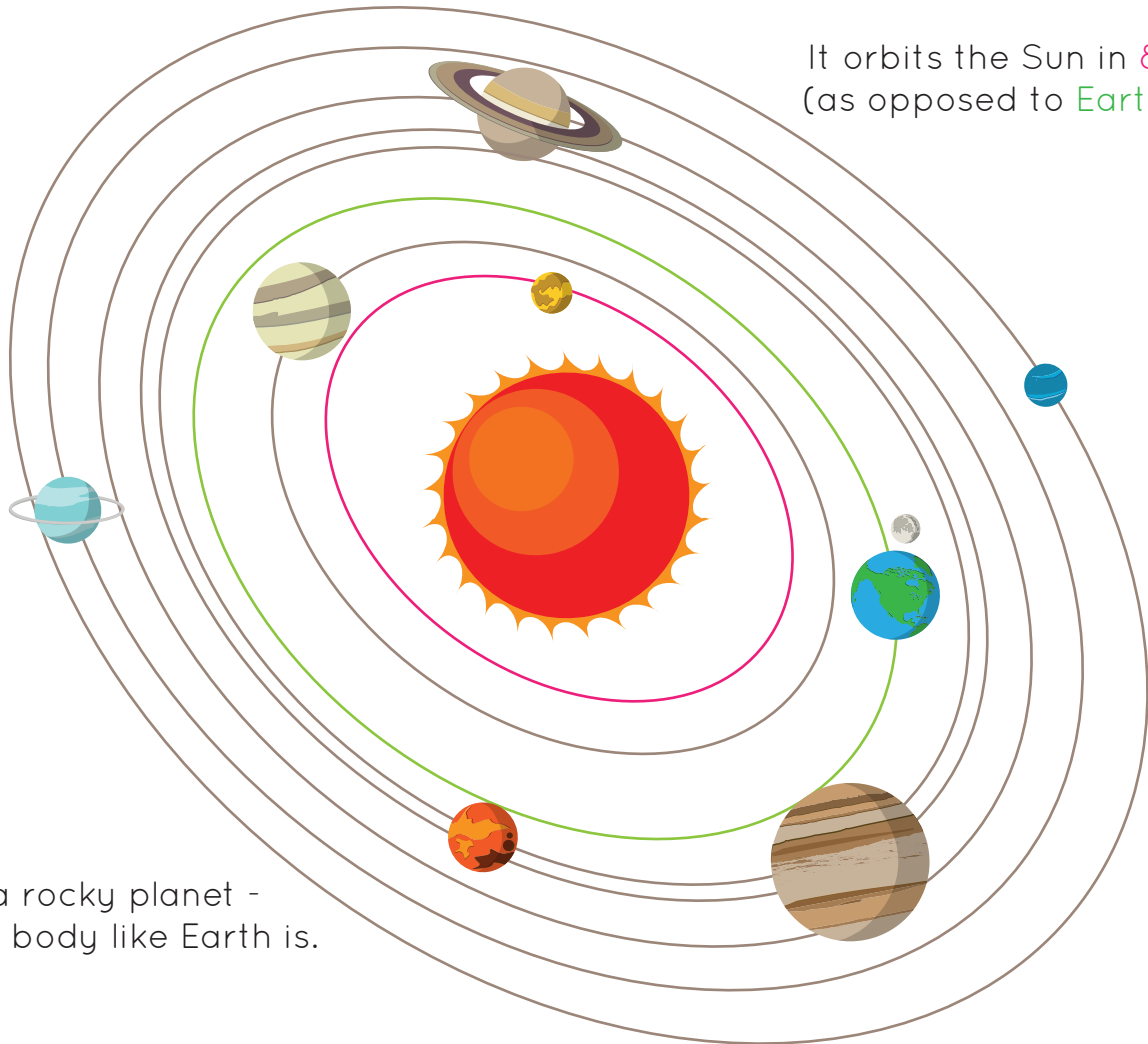

Facts about Mercury

It's the smallest planet and closest to the sun.

It orbits the Sun in **88 days**
(as opposed to **Earth's 365**).

It's a rocky planet -
a rocky body like Earth is.

It has no atmosphere.

As it's so close to the Sun
the temperatures
on this little planet can reach
427°C / 800°F by day.

It gets very cold at night
though as temperatures
can fall to -173° / -280°F
(talk about cold!).

It has no moons.